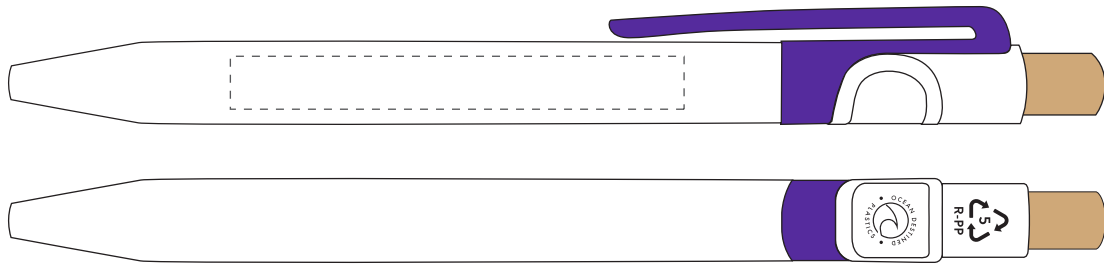

Your Ref:	Quantity:	Product Code: TPC000118
Our Ref:	Version: 1	Product Colour: PURPLE

PRINTING CONCERNS:**PRODUCT INFO:**

We stock this item in the following colours

**PANTONE REFERENCE(S)**

Full colour printing

ARTWORK SCALE 100%

Product Image for visualisation
- colours may vary

ARTWORK SCALE 100%
Digital print area: 60mm x 7mm

The dashed line is to demonstrate print area and will not appear on your printed item